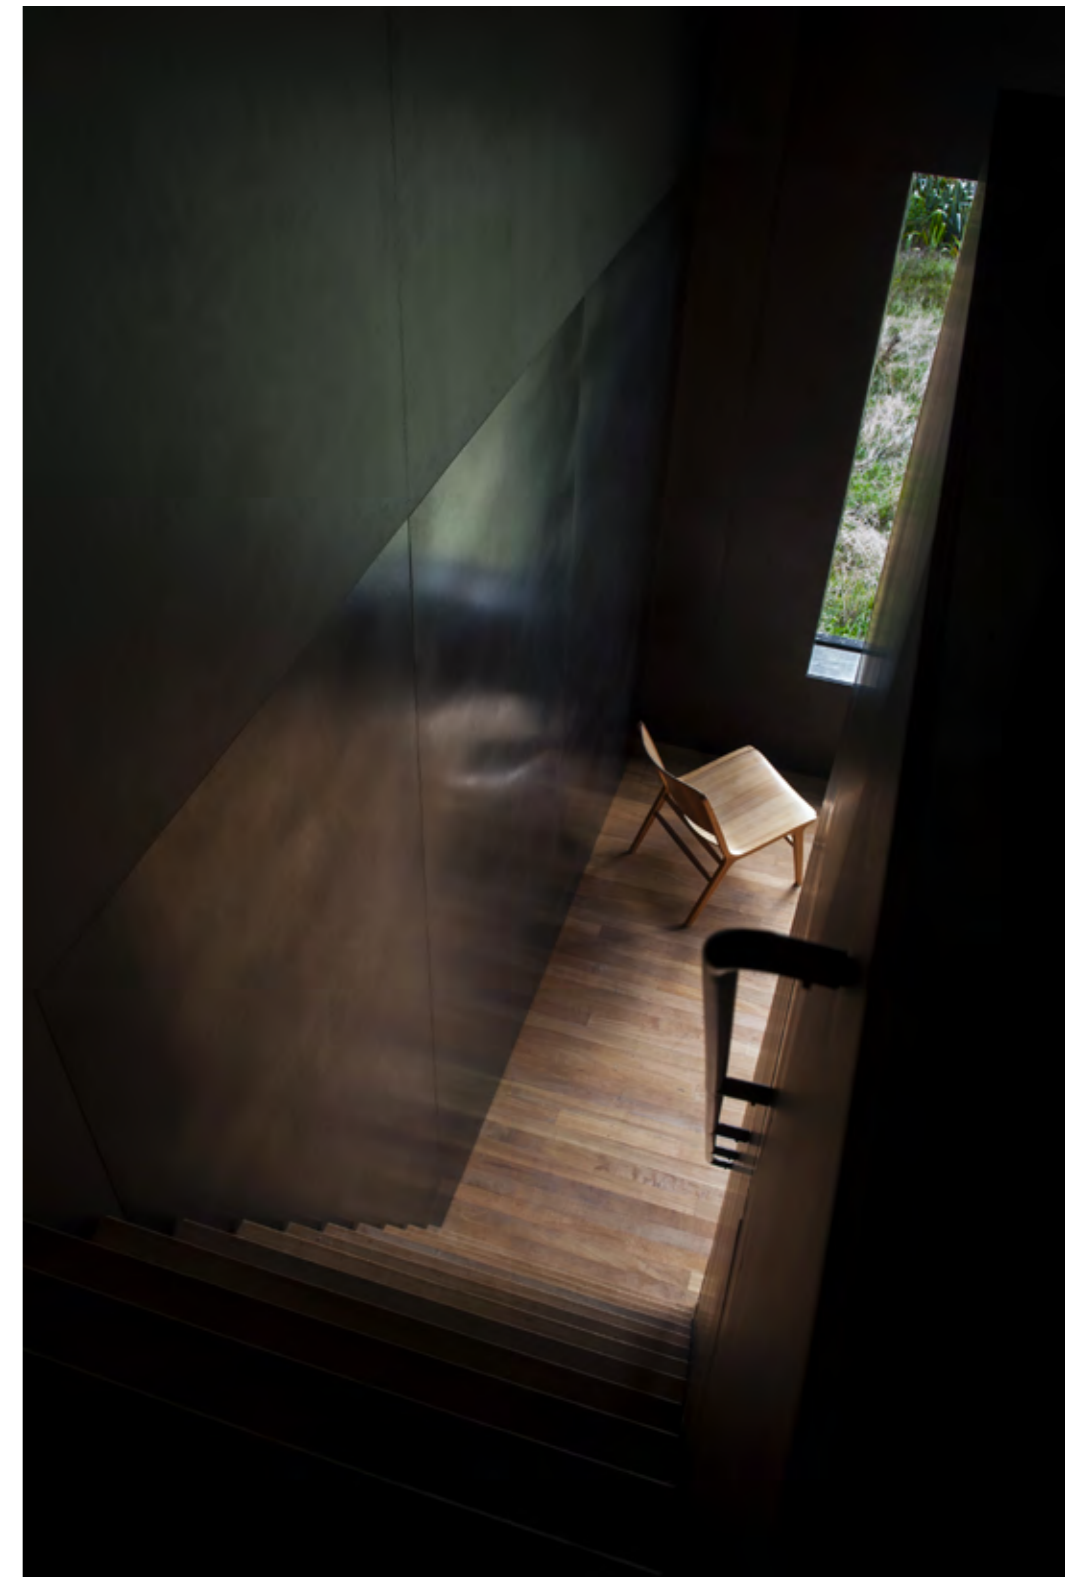

Collaborates with the mayor international magazines and clients within Design & Architecture.

Bolle Frosted Circular Chandelier with 14 Bubbles 35 Soffio Frosted Table

WINTER VANESSA

20

21

WINTER VANESSA  
16