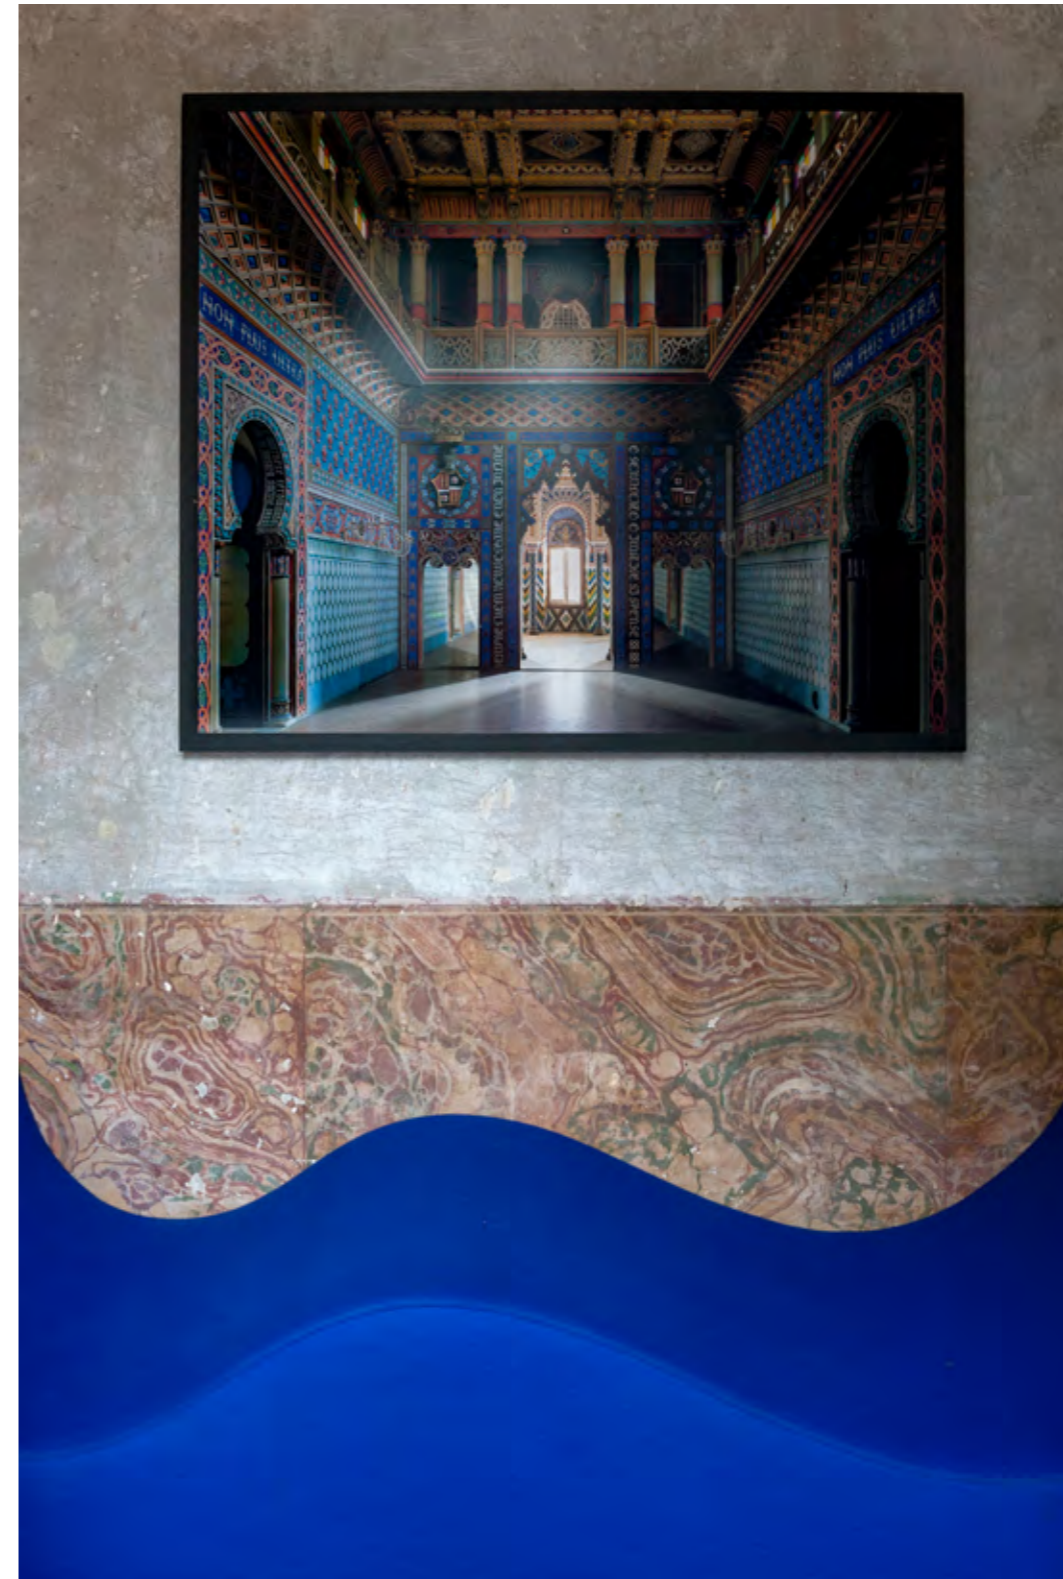

Collaborates with the mayor international magazines and clients within Design & Architecture.

Bolle Frosted Circular Chandelier with 14 Bubbles 35 Soffio Frosted Table

WINTER VANESSA

20

21

WINTER VANESSA  
16