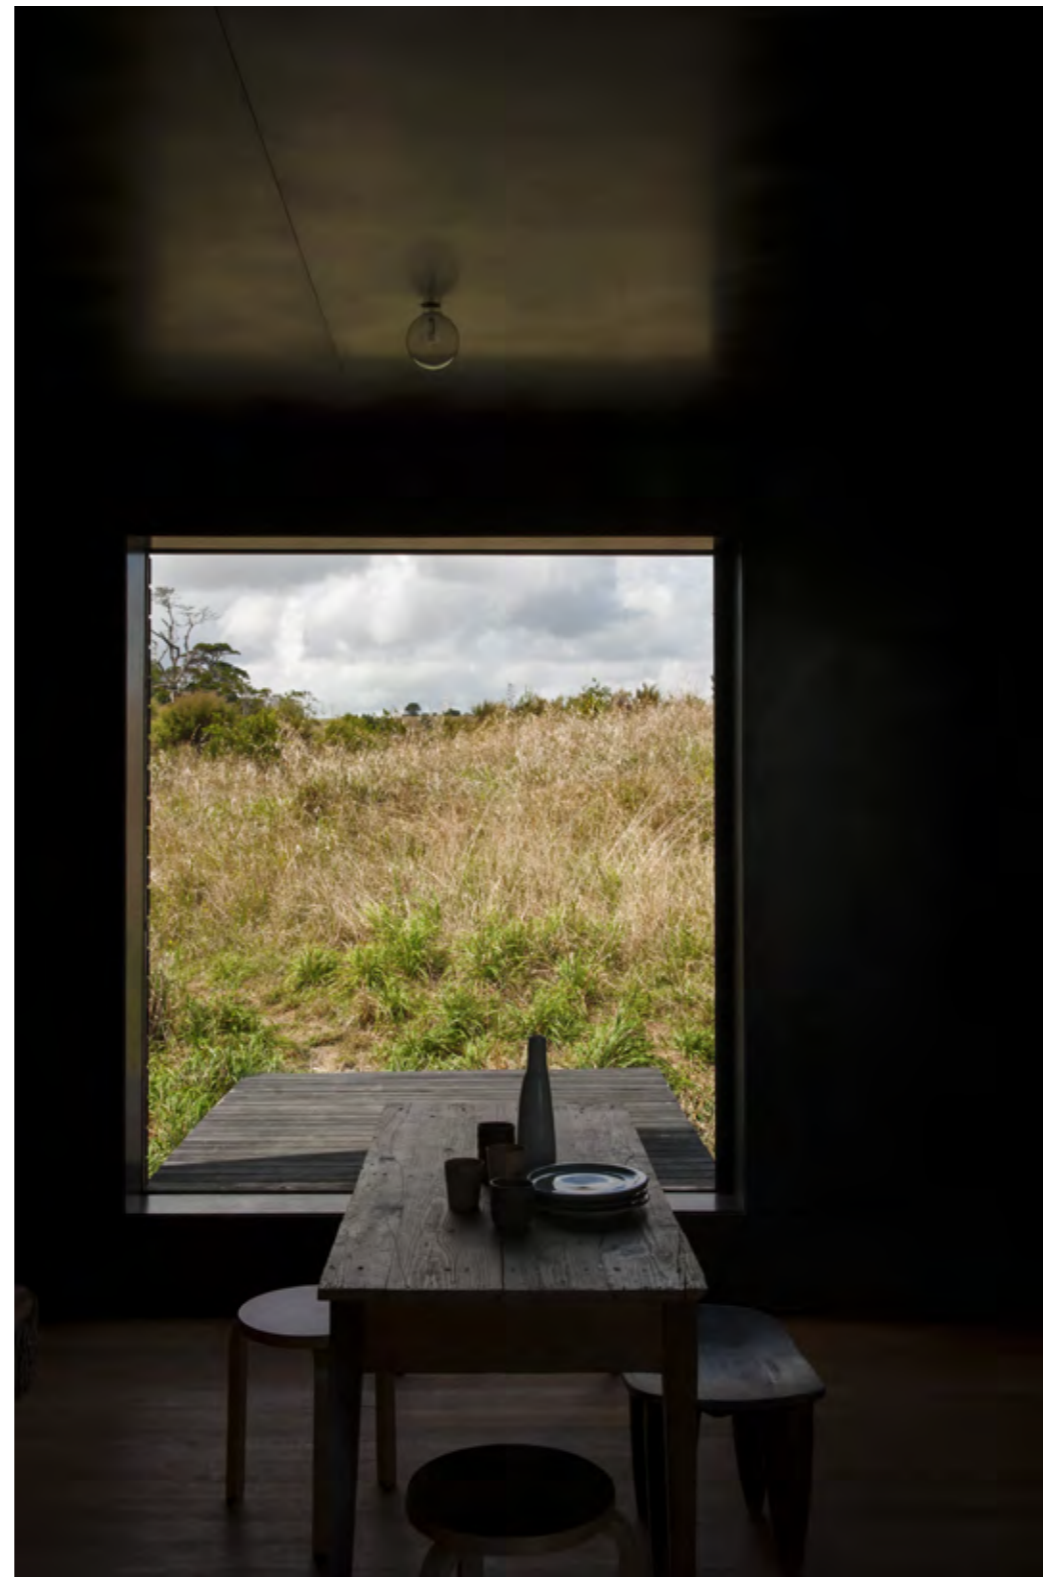

Collaborates with the mayor international magazines and clients within Design & Architecture.

Bolle Frosted Circular Chandelier with 14 Bubbles 35 Soffio Frosted Table

WINTER VANESSA

20

21

WINTER VANESSA  
16