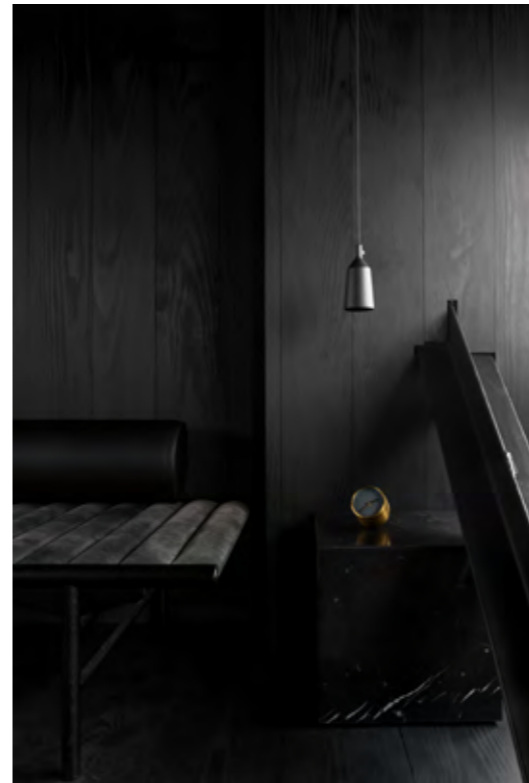

Collaborates with the mayor international magazines and clients within Design & Architecture.

Bolle Frosted Circular Chandelier with 14 Bubbles 35 Soffio Frosted Table

WINTER VANESSA

20

21

WINTER VANESSA  
16